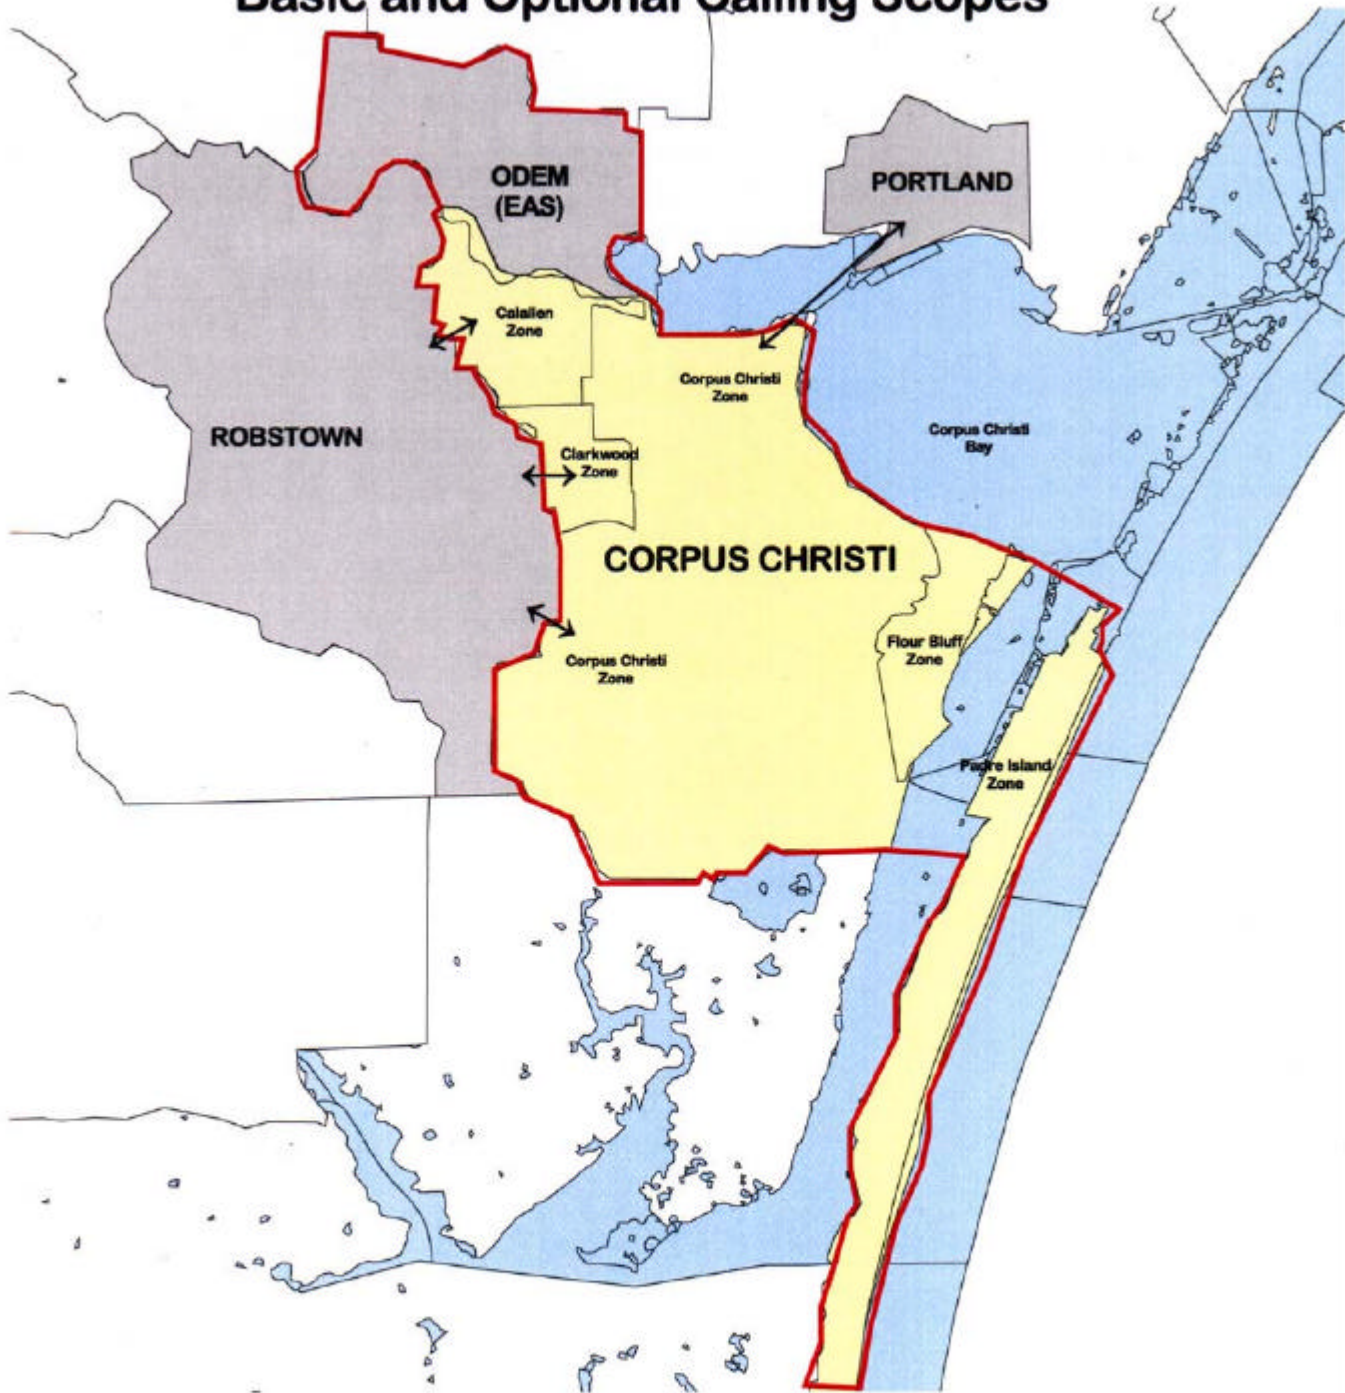

Corpus Christi Metropolitan Exchange (including zones) Basic and Optional Calling Scopes

EAS = Mandatory Two-Way Calling with Corpus Christi

↔ Adjacent Exchange with Mandatory Calling

 Basic/Mandatory Two-Way Calling

 Corpus Christi Metropolitan Exchange

 GTE Southwest Exchanges

Within Corpus Christi LATA
and Area Code 512, 361