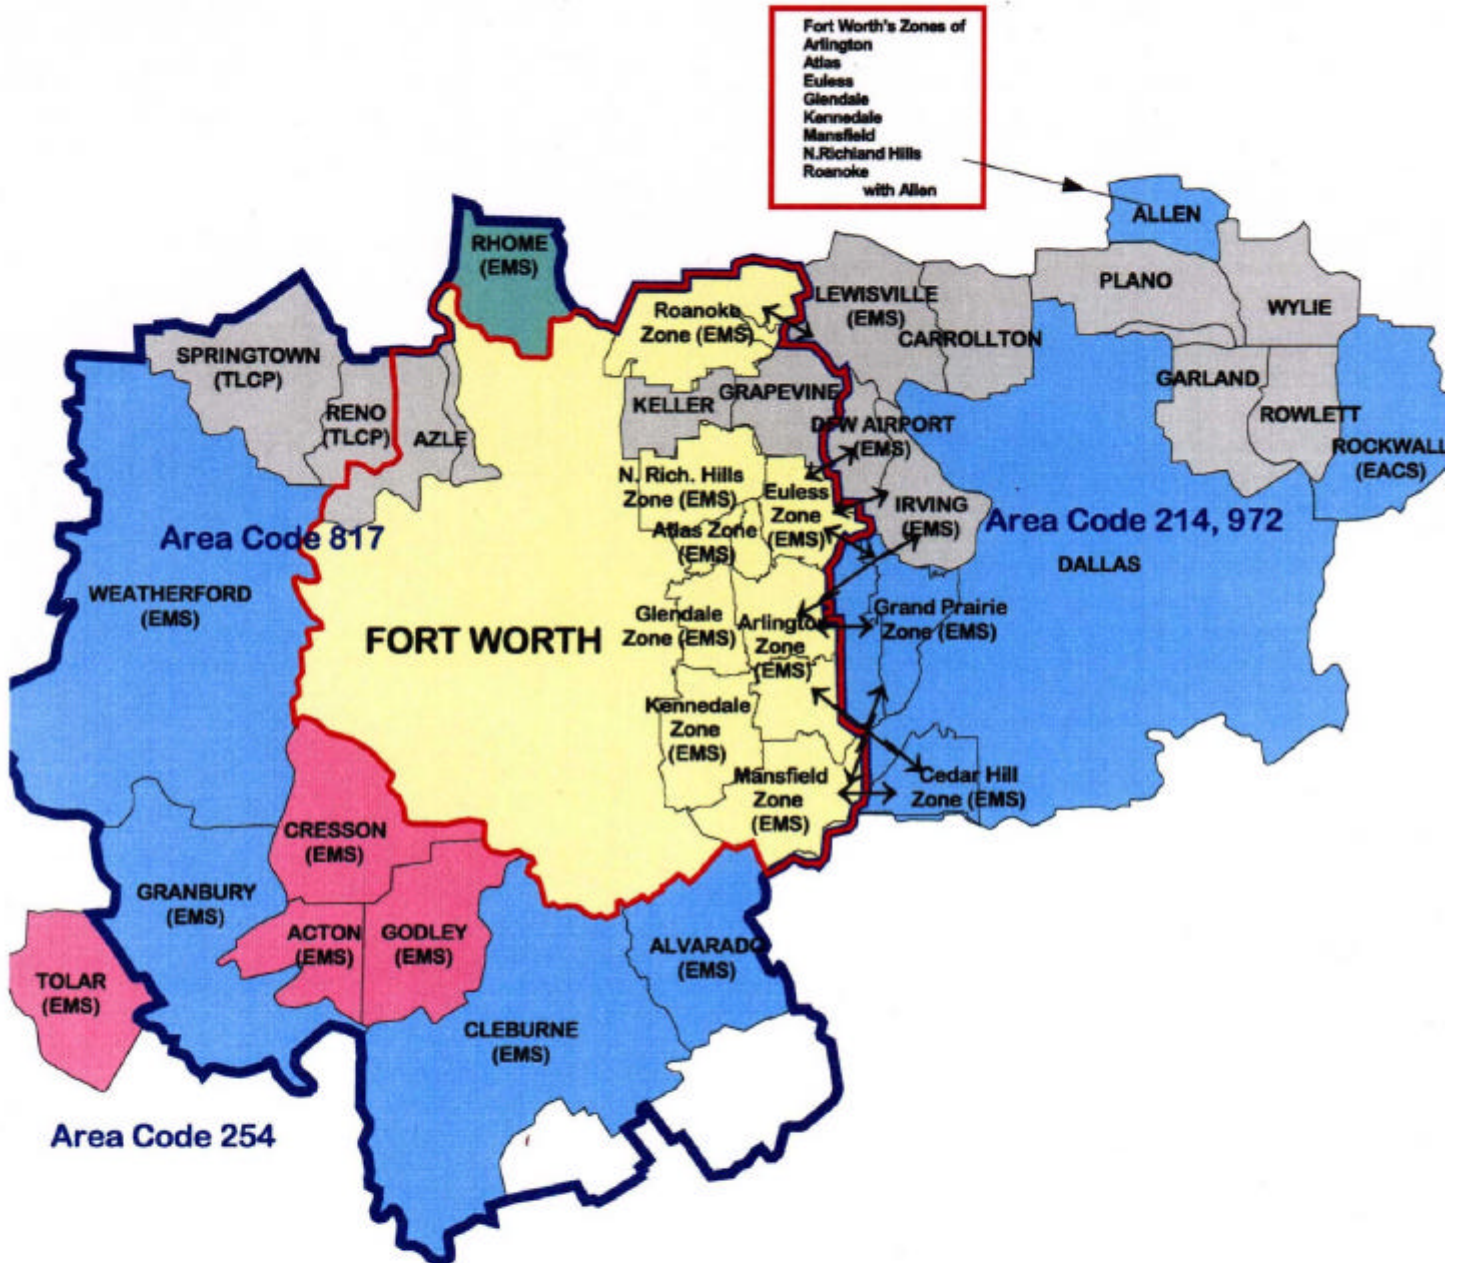

# Fort Worth Metropolitan Exchange (including zones) Basic and Optional Calling Scopes

EMS, TLCP = Optional Two-Way Calling with Fort Worth  
 EACS = Optional Two-Way Calling with Fort Worth Zones Listed  
 ↔ Adjacent Exchange with Mandatory Two-Way Calling

- Basic/Mandatory Two-Way Calling
- Fort Worth Metropolitan Exchange
- Southwestern Bell Outside the Fort Worth Metro Exchange
- GTE Southwest & Contel Exchanges
- Sprint/Centel Exchanges
- Texas ALLTEL Exchanges
- Area Code Boundary

Within  
Dallas LATA