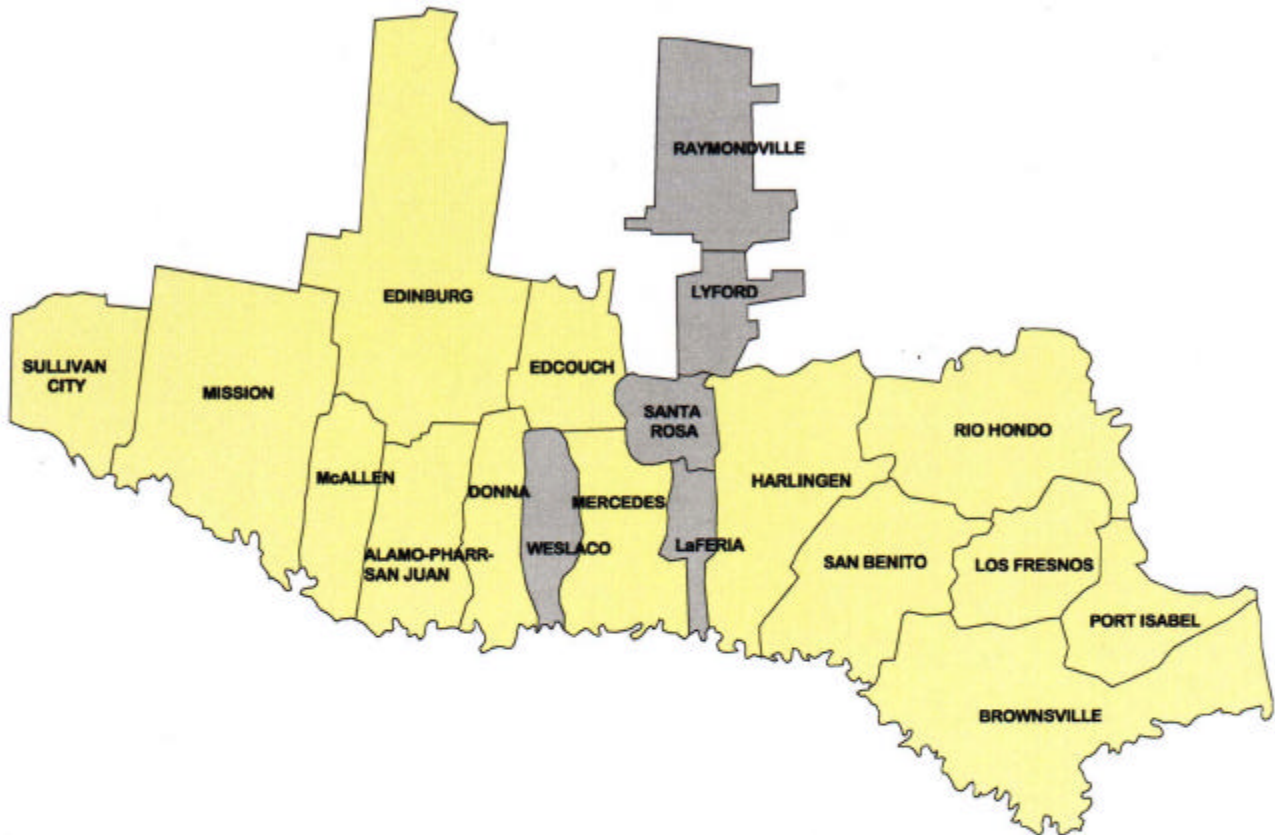

Lower Rio Grande Valley Local Plus Optional Extended Area Calling Service (EACS) One-Way Flat Rate

 Southwestern Bell Exchanges
 GTE Southwest Exchanges

Within Brownsville LATA
and Area Code 956